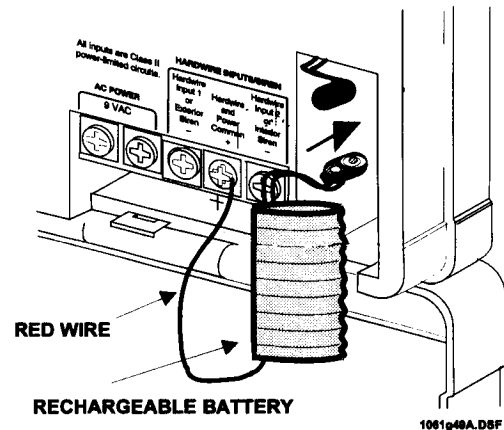

## Installation Instructions

Use the following guidelines for installing the rechargeable battery into Simon Version 1 Control Panels.

1. Open the Control Panel Door by pressing the release button at the top of the control panel.
2. Remove the current battery by unplugging the battery strap.
3. Break off the 2 plastic battery retainer clips inside the battery compartment. Do this by grabbing each clip separately and wiggle back and forth and up and down until the plastic becomes weakened and breaks off.
4. Remove the protective tape from the single red wire coming out of the bottom of the rechargeable battery.
5. Attach the red wire to the Hardwire and Power Common + (positive) terminal on the control panel. See the figure in the next column.
6. Plug the 9 volt connector on the battery into the 9 volt connector on the control panel.
7. Place the battery in the battery compartment.